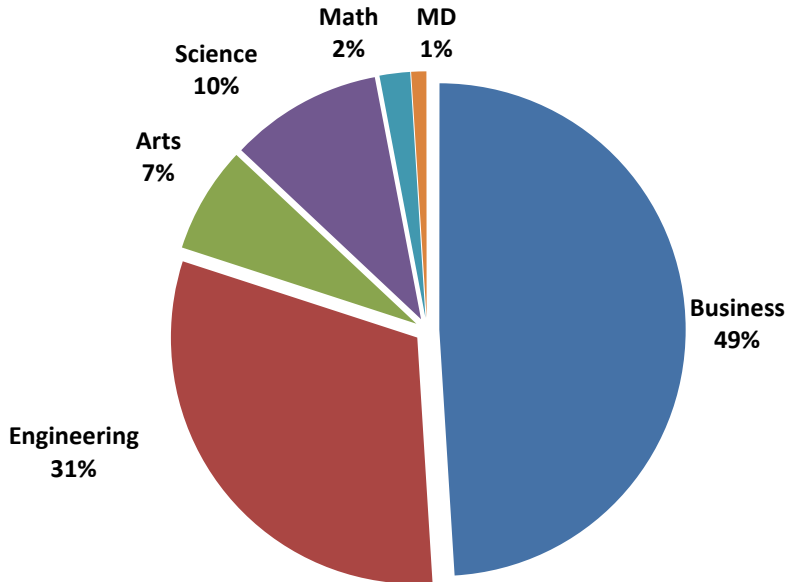

Ivey MBA – Class of 2015

The Class of 2015 represents:

- 13 Countries of citizenship
- 22 Birth countries
- 27 Different languages spoken
- 43% Have international work experience
- 24% Have more than one degree

Class Profile		
Total Class	104	
Male	68%	
Female	32%	
Years Work Experience	4.9	
Average Age	28.4	
Average GMAT	655	
Median GMAT	650	
	Citizenship	Birth Country
Canadian	68%	42%
Chinese	9%	13%
Indian	13%	18%
Other	10%	27%

Education